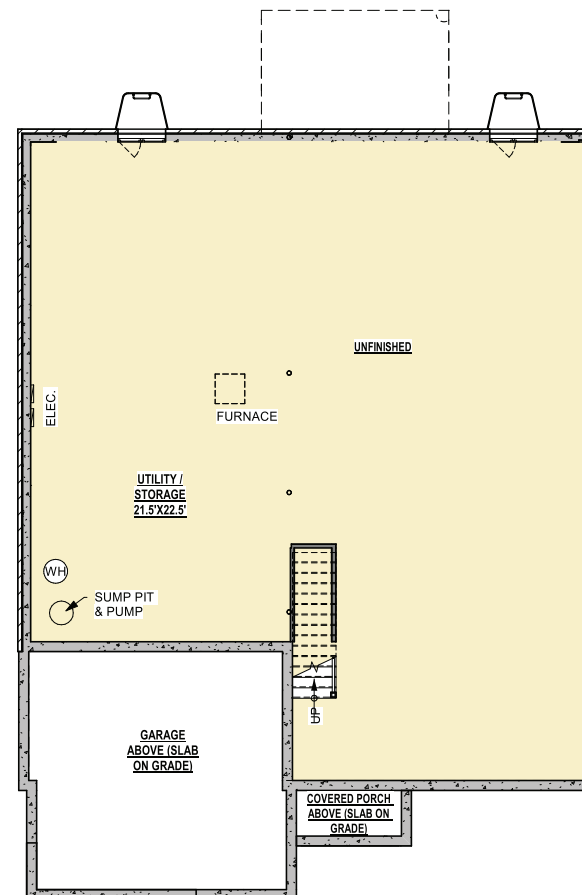

Three Piece Owner Suite w/ Study Lower Floor:
Square Feet Net - 3,382
4 Beds/3.5 Baths (3 Bed/2 Bath Upper floor)

All features, designs, specifications and prices are subject to change without notice. Windows, doors, and room sizes may vary depending on the unit type and location. All room dimensions and square footages are approximate.

BASEMENT

FINISHED BASEMENT

UNFINISHED BASEMENT

All features, designs, specifications and prices are subject to change without notice. Windows, doors, and room sizes may vary depending on the unit type and location. All room dimensions and square footages are approximate.