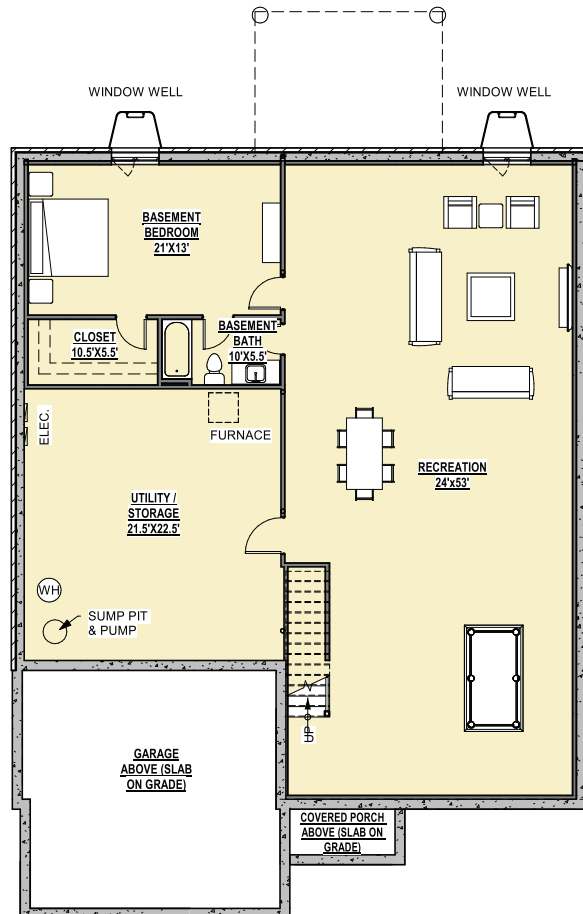

Three Piece Owner Suite w/ Study Lower Floor:
Square Feet Net - 3,382
4 Beds/3.5 Baths (3 Bed/2 Bath Upper floor)

All features, designs, specifications and prices are subject to change without notice. Windows, doors, and room sizes may vary depending on the unit type and location. All room dimensions and square footages are approximate.

BASEMENT

FINISHED BASEMENT

UNFINISHED BASEMENT

All features, designs, specifications and prices are subject to change without notice. Windows, doors, and room sizes may vary depending on the unit type and location. All room dimensions and square footages are approximate.