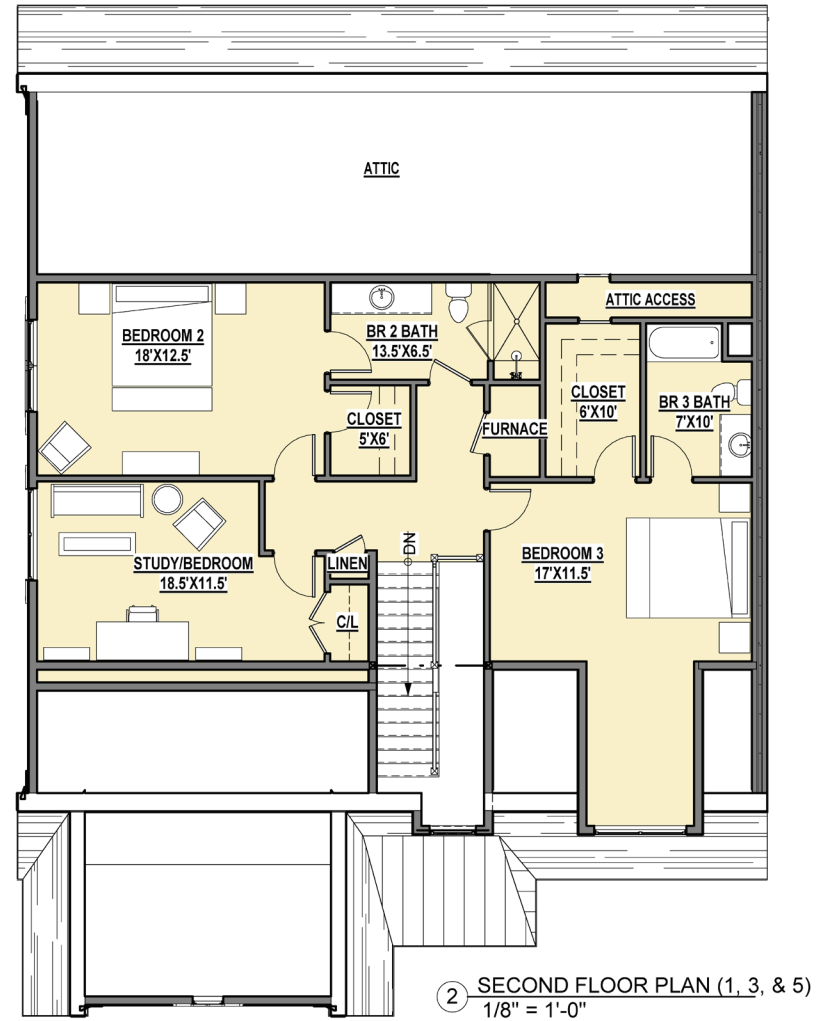

Three Piece Owner Suite w/ Study Lower Floor:
Square Feet Net - 3,382
4 Beds/3.5 Baths (3 Bed/2 Bath Upper floor)

All features, designs, specifications and prices are subject to change without notice. Windows, doors, and room sizes may vary depending on the unit type and location. All room dimensions and square footages are approximate.

BASEMENT

FINISHED BASEMENT

UNFINISHED BASEMENT

All features, designs, specifications and prices are subject to change without notice. Windows, doors, and room sizes may vary depending on the unit type and location. All room dimensions and square footages are approximate.