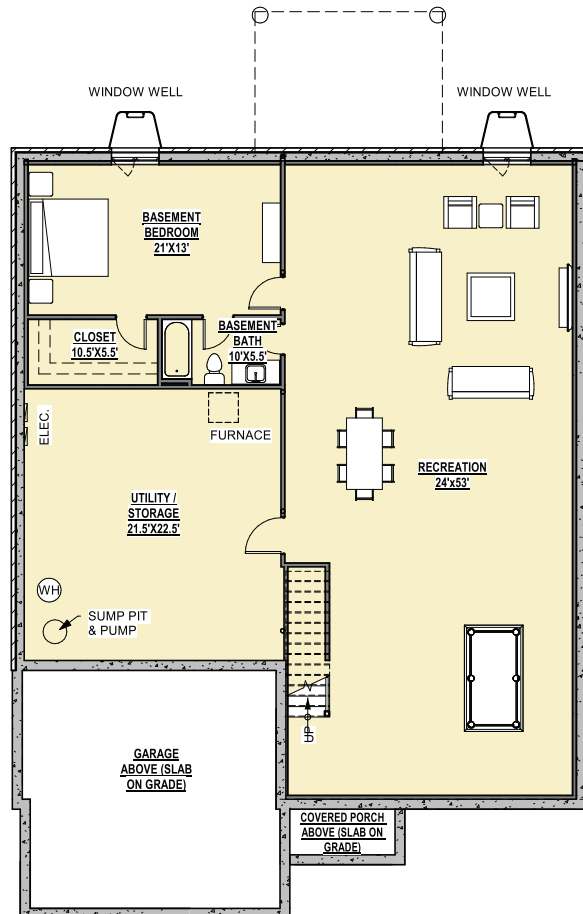

Three Piece Owner Suite w/ Study Lower Floor:
Square Feet Net – 3,323
3 Beds/3.5 Baths (2 Bed/2 Bath Upper Floor)

All features, designs, specifications and prices are subject to change without notice. Windows, doors, and room sizes may vary depending on the unit type and location. All room dimensions and square footages are approximate.

BASEMENT

FINISHED BASEMENT

UNFINISHED BASEMENT

All features, designs, specifications and prices are subject to change without notice. Windows, doors, and room sizes may vary depending on the unit type and location. All room dimensions and square footages are approximate.