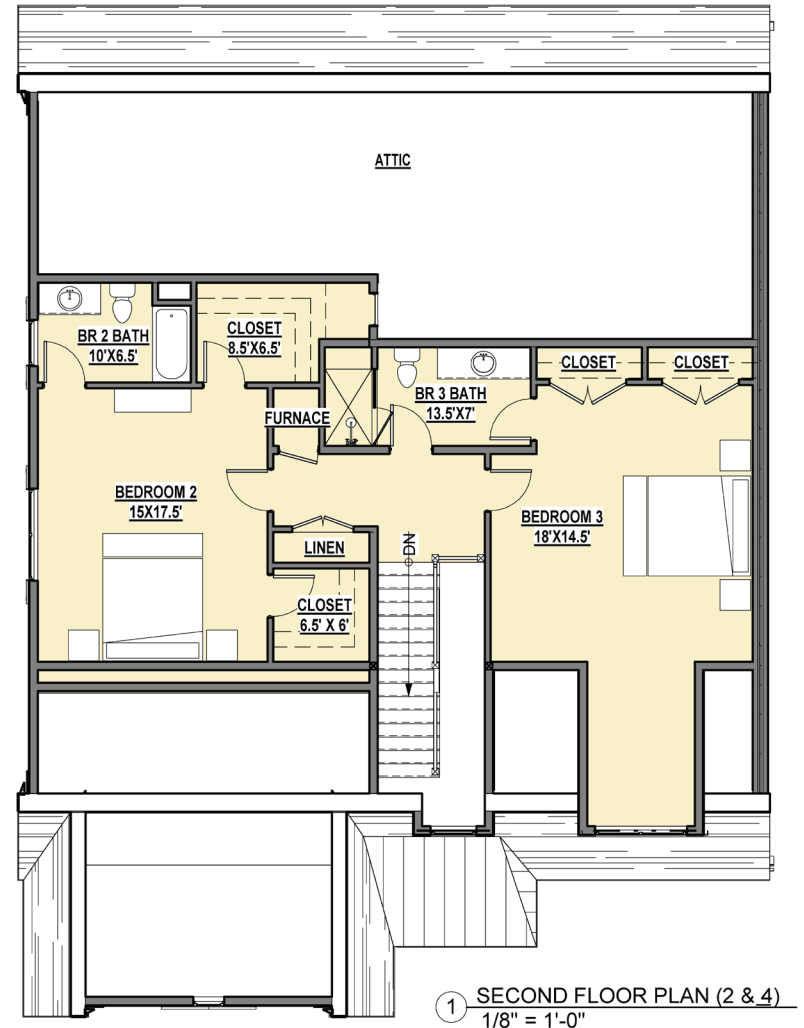

Three Piece Owner Suite w/ Study Lower Floor:
Square Feet Net – 3,323
3 Beds/3.5 Baths (2 Bed/2 Bath Upper Floor)

All features, designs, specifications and prices are subject to change without notice. Windows, doors, and room sizes may vary depending on the unit type and location. All room dimensions and square footages are approximate.

BASEMENT

FINISHED BASEMENT

UNFINISHED BASEMENT

All features, designs, specifications and prices are subject to change without notice. Windows, doors, and room sizes may vary depending on the unit type and location. All room dimensions and square footages are approximate.