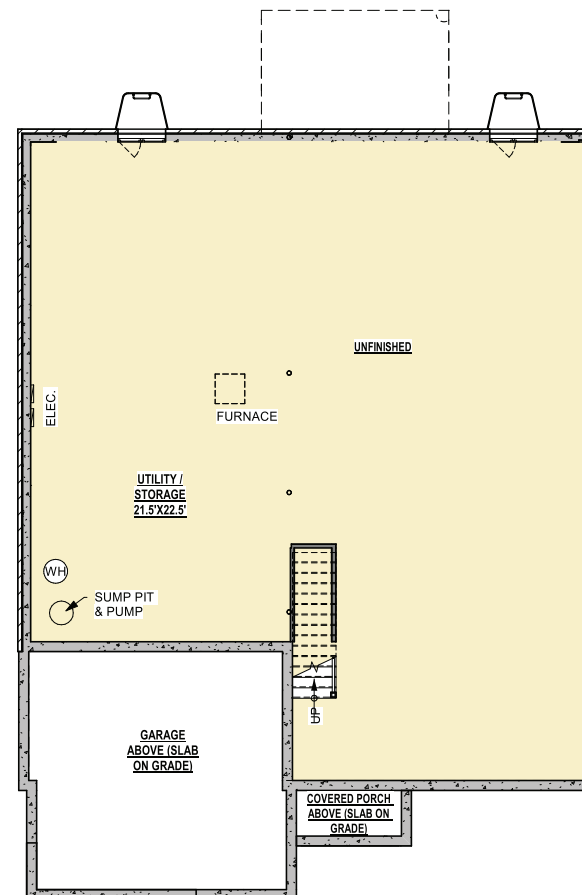

Three Piece Owner Suite w/ Study Lower Floor:
Square Feet Net – 3,323
3 Beds/3.5 Baths (2 Bed/2 Bath Upper Floor)

All features, designs, specifications and prices are subject to change without notice. Windows, doors, and room sizes may vary depending on the unit type and location. All room dimensions and square footages are approximate.

BASEMENT

FINISHED BASEMENT

UNFINISHED BASEMENT

All features, designs, specifications and prices are subject to change without notice. Windows, doors, and room sizes may vary depending on the unit type and location. All room dimensions and square footages are approximate.