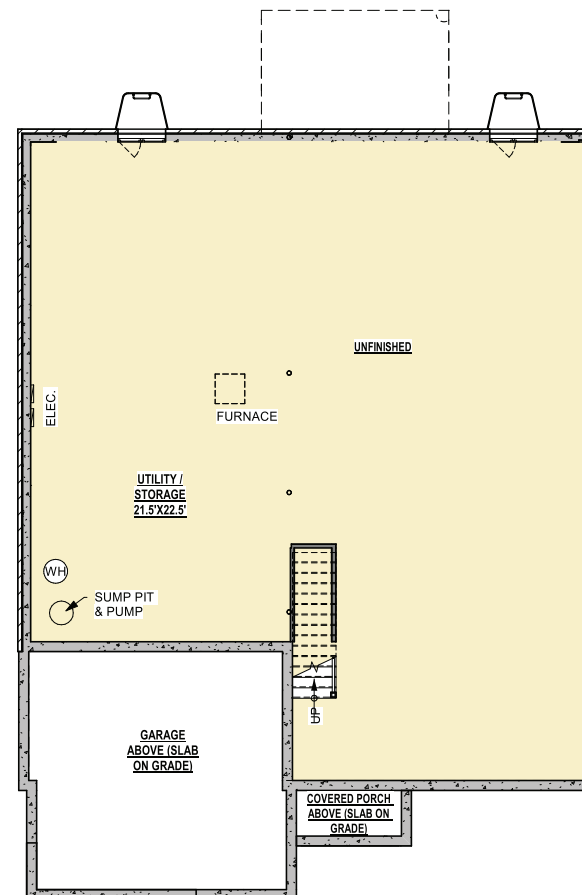

Three Piece Owner Suite w/ Study Lower Floor:  
Square Feet Net - 3,386  
3 Beds/3.5 Baths (2 Bed/2 Bath Upper Floor)

All features, designs, specifications and prices are subject to change without notice. Windows, doors, and room sizes may vary depending on the unit type and location. All room dimensions and square footages are approximate.

## BASEMENT

FINISHED BASEMENT

UNFINISHED BASEMENT

All features, designs, specifications and prices are subject to change without notice. Windows, doors, and room sizes may vary depending on the unit type and location. All room dimensions and square footages are approximate.