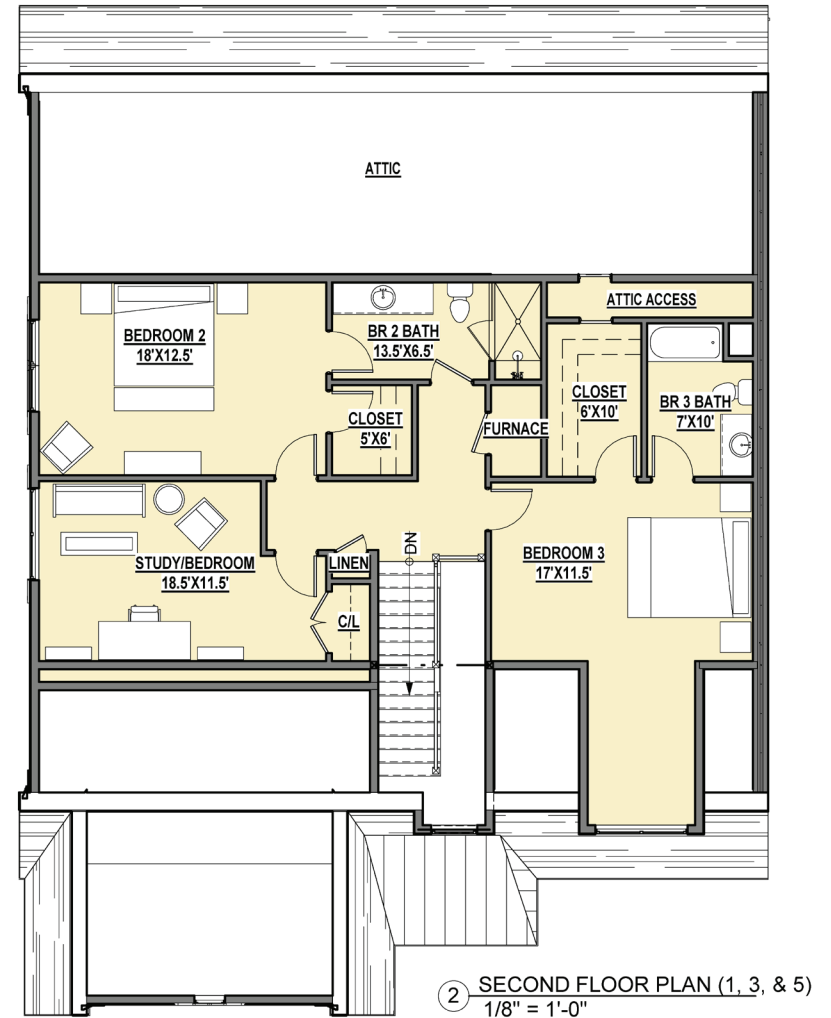

Three Piece Owner Suite w/ Study Lower Floor:  
Square Feet Net - 3,386  
3 Beds/3.5 Baths (2 Bed/2 Bath Upper Floor)

All features, designs, specifications and prices are subject to change without notice. Windows, doors, and room sizes may vary depending on the unit type and location. All room dimensions and square footages are approximate.

## BASEMENT

FINISHED BASEMENT

UNFINISHED BASEMENT

All features, designs, specifications and prices are subject to change without notice. Windows, doors, and room sizes may vary depending on the unit type and location. All room dimensions and square footages are approximate.