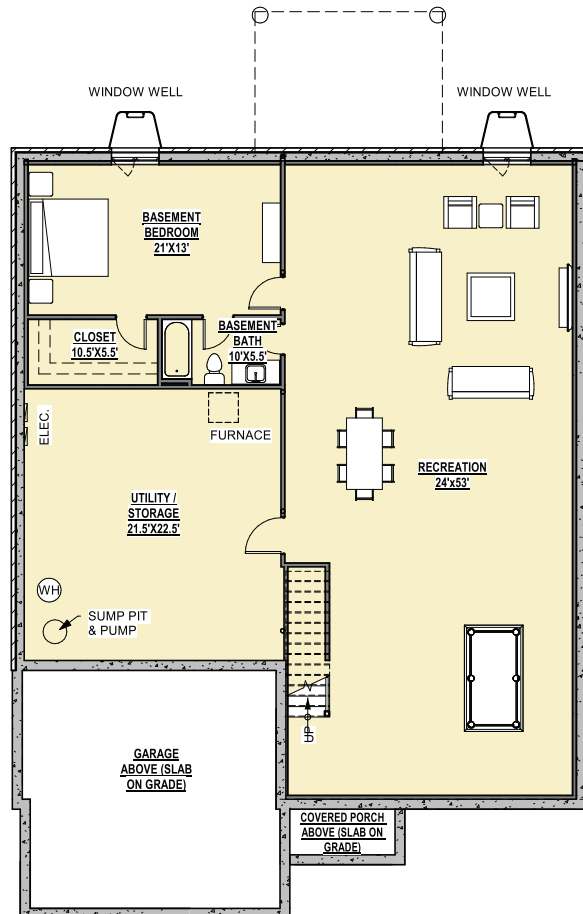

Three Piece Owner Suite w/ Study Lower Floor:  
Square Feet Net - 3,386  
3 Beds/3.5 Baths (2 Bed/2 Bath Upper Floor)

All features, designs, specifications and prices are subject to change without notice. Windows, doors, and room sizes may vary depending on the unit type and location. All room dimensions and square footages are approximate.

## BASEMENT

FINISHED BASEMENT

UNFINISHED BASEMENT

All features, designs, specifications and prices are subject to change without notice. Windows, doors, and room sizes may vary depending on the unit type and location. All room dimensions and square footages are approximate.