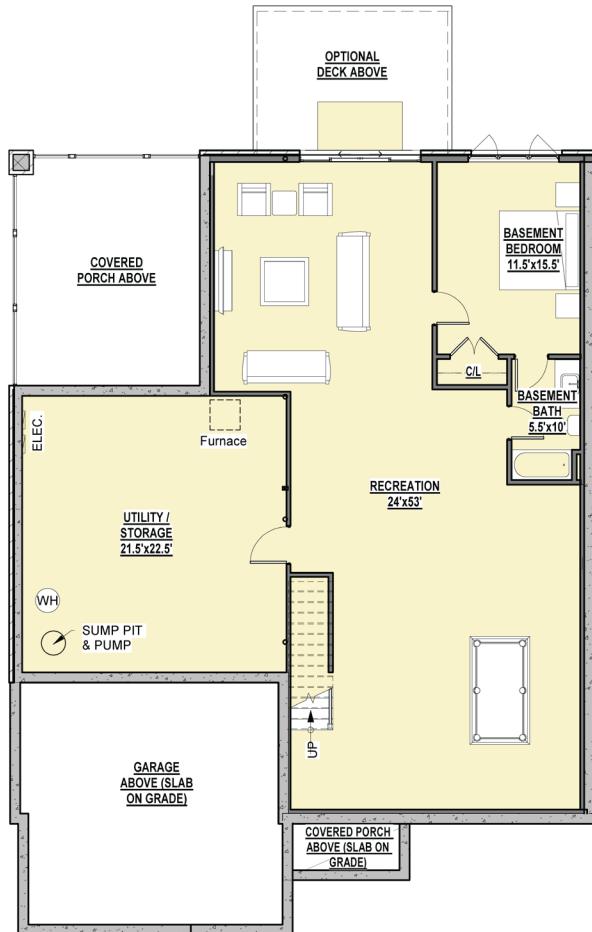

Screen Porch w/ Study Lower Floor & Owner Suite Upstairs  
Square Feet Net - 3,557  
4 Bed /2.5 Baths (3 Bed/2 Bath Upper floor)

All features, designs, specifications and prices are subject to change without notice. Windows, doors, and room sizes may vary depending on the unit type and location. All room dimensions and square footages are approximate.

## BASEMENT

FINISHED BASEMENT

UNFINISHED BASEMENT

All features, designs, specifications and prices are subject to change without notice. Windows, doors, and room sizes may vary depending on the unit type and location. All room dimensions and square footages are approximate.