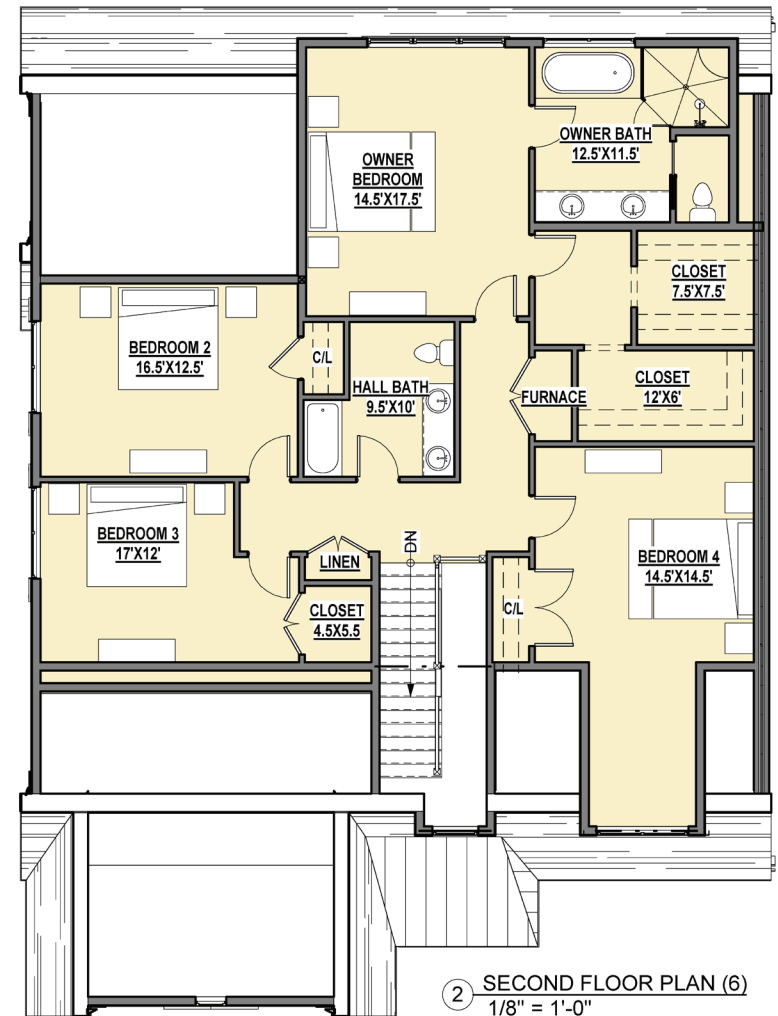

Screen Porch w/ Study Lower Floor & Owner Suite Upstairs  
Square Feet Net - 3,557  
4 Bed /2.5 Baths (3 Bed/2 Bath Upper floor)

All features, designs, specifications and prices are subject to change without notice. Windows, doors, and room sizes may vary depending on the unit type and location. All room dimensions and square footages are approximate.

## BASEMENT

FINISHED BASEMENT

UNFINISHED BASEMENT

All features, designs, specifications and prices are subject to change without notice. Windows, doors, and room sizes may vary depending on the unit type and location. All room dimensions and square footages are approximate.