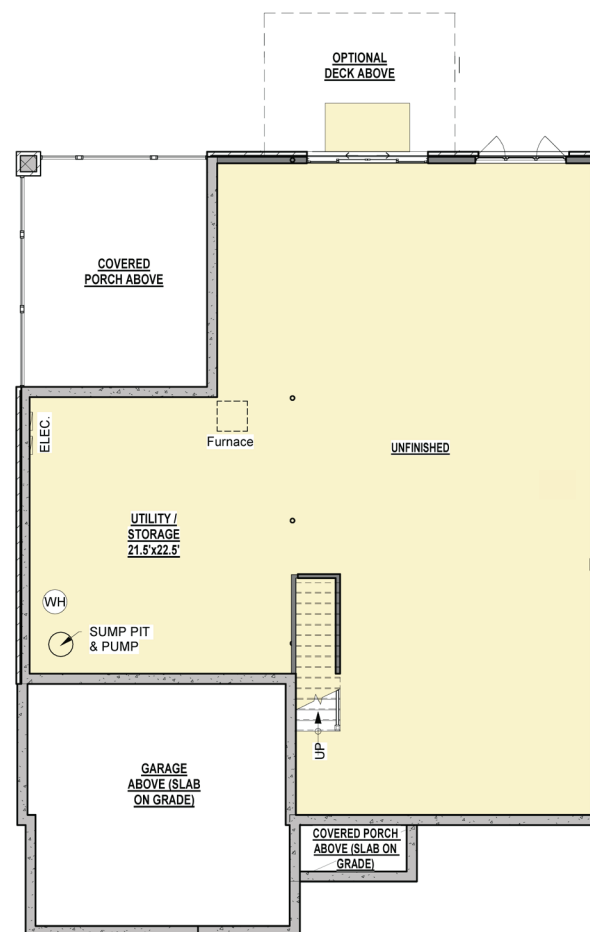

Screen Porch w/ Study Lower Floor & Owner Suite Upstairs  
Square Feet Net - 3,557  
4 Bed /2.5 Baths (3 Bed/2 Bath Upper floor)

All features, designs, specifications and prices are subject to change without notice. Windows, doors, and room sizes may vary depending on the unit type and location. All room dimensions and square footages are approximate.

## BASEMENT

FINISHED BASEMENT

UNFINISHED BASEMENT

All features, designs, specifications and prices are subject to change without notice. Windows, doors, and room sizes may vary depending on the unit type and location. All room dimensions and square footages are approximate.